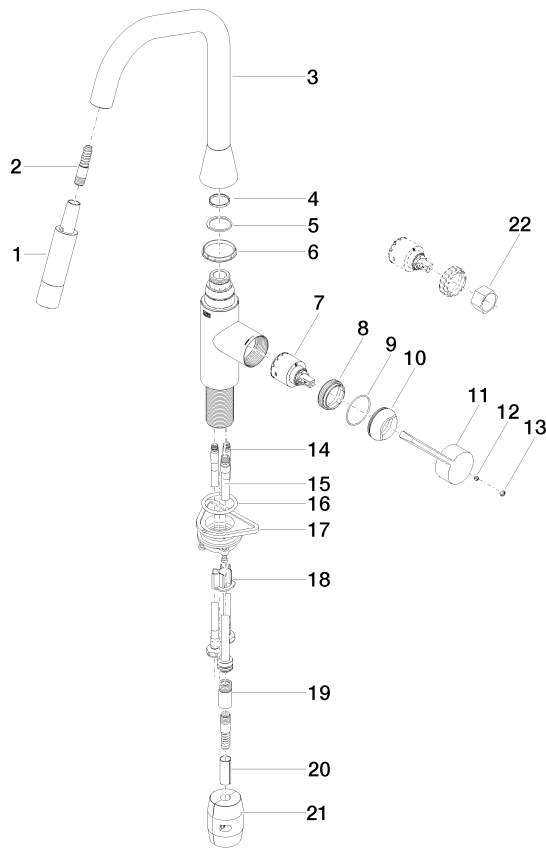

33 875 895

- 240mm projection
- pivotable spout 360°
- Optional swivel limiter available with swivel limiter set 12 821 970 90
- laminar and spray flow
- height of mixer 420 mm
- height up to laminar flow regulator 240 mm
- hole diameter 35 mm
- 2 x pressure hose with 3/8" cap nut
- 1800 mm metal shower hose
- sprayface with anti-scaling system
- max. flow 5.7 l/min at 3 bar flow pressure
- lead-free
- This product can help a building meet the requirements of Green Building Rating Systems, e.g. LEED®, BREEAM®, DGNB

SYNC Single-lever mixer Pull-down with spray function - Platinum

SYNC

33 875 895

Certificates

IAPMO_N-4976 (2). IAPMO_4976 (2). IAPMO_6397 (1).

33 875 895

SYNC Single-lever mixer Pull-down with spray function - Platinum

SYNC

33 875 895

Spare parts list

No.	Item Number	Name	Quantity used	Delivery time
1	90 12 11 148 00-08	shower	1	40
2	04 30 02 120 00-85	hose	1	30
3	90 28 22 301 00-08	spout	1	40
4	09 28 10 160 90	ring	1	2
5	09 28 10 162 90	ring	1	2
6	09 28 10 161 90	ring	1	2
7	90 15 05 064 00 90	cartridge	1	2
8	09 23 10 072 90	nut	1	60
9	09 14 10 190 90	seal	1	2
10	09 28 30 030-08	cover	1	40
11	09 20 89 020-08	handle	1	40
12	90 31 11 063 00 90	pin	1	2
13	90 31 20 087 00-08	plug	1	40
14	04 30 04 103 00 90	hose	2	2
15	04 28 20 067 00 90	pipe	1	2
16	09 14 10 036 90	seal	1	2
17	04 30 11 040 00 90	fixing set	1	2
18	09 20 93 056 90	insert	1	2
19	90 24 03 253 01 90	adaptor	1	2
20	09 30 03 038 90	hose	1	2
21	04 21 50 010 00 90	accessories	1	2
22	90 30 09 031 00 90	key	1	2